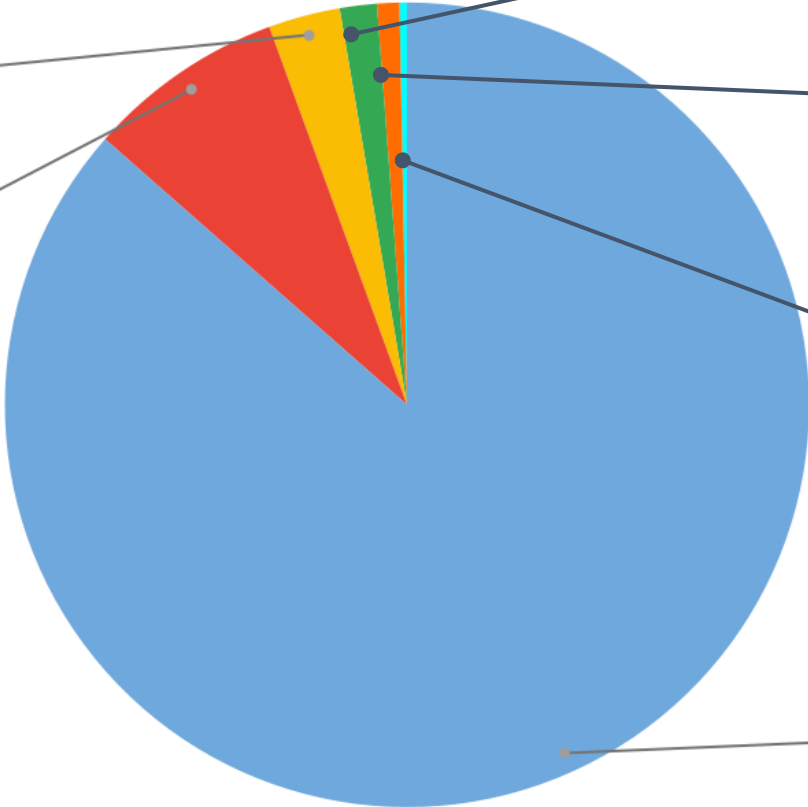

Population:

Total: 44,283

White: 89%

Hispanic: 8%

Black: 1%

Asian: 1.4%

Congregational Mission Study: Fond du Lac

City of Fond du Lac Residents

Black/African

2.9%

Hispanic/Latino

8.0%

Other

0.3%

American Indian or
Alaska

0.9%

Asian

1.5%

White

86.5%

Political Makeup

- Republican
- Democratic
- Independent
- Other

School District Student Population

Fond du Lac High School Rankings