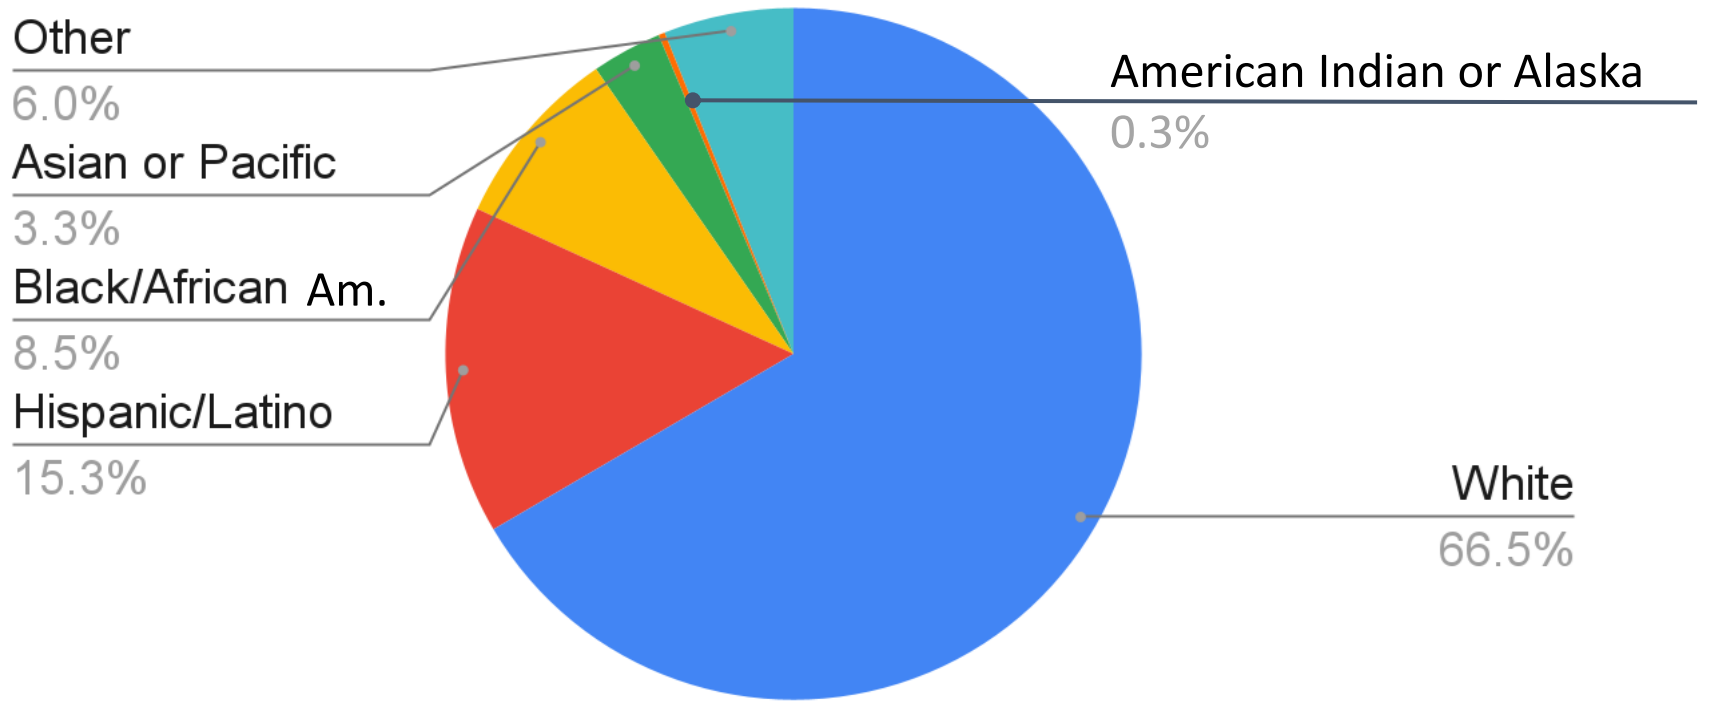

Black/African

2.9%

Hispanic/Latino

8.0%

Other

0.3%

American Indian or
Alaska

0.9%

Asian

1.5%

White

86.5%

Political Makeup

- Republican
- Democratic
- Independent
- Other

School District Student Population

Fond du Lac High School Rankings