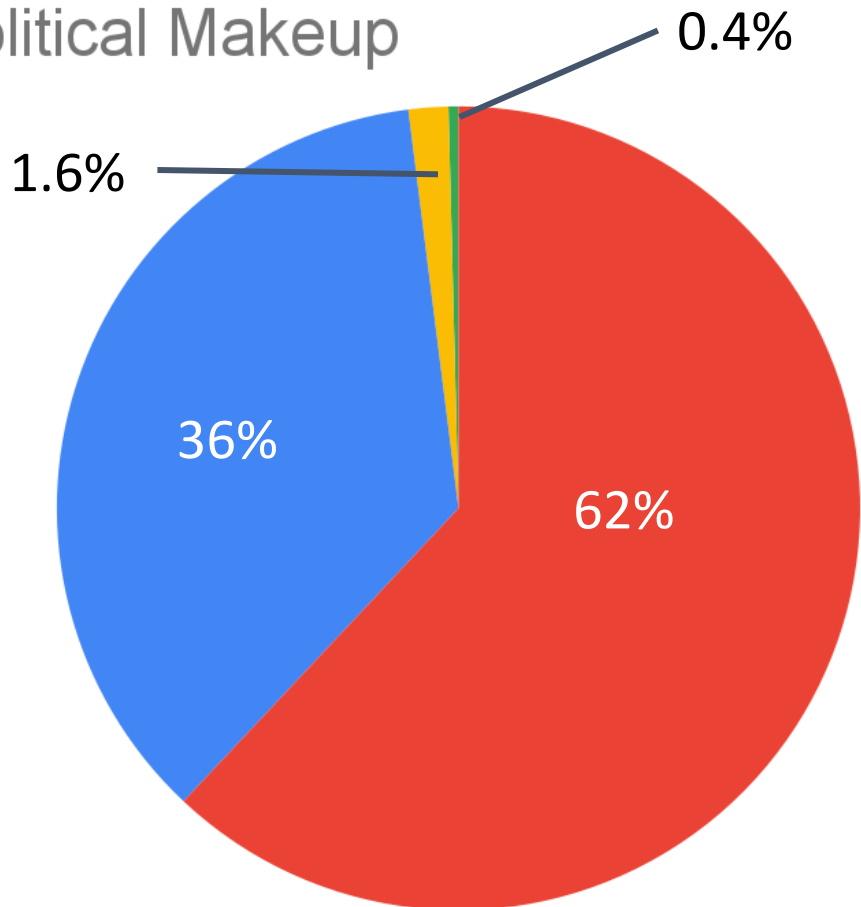

Population:

Total: 44,283

White: 89%

Hispanic: 8%

Black: 1%

Asian: 1.4%

Congregational Mission Study: Fond du Lac

City of Fond du Lac Residents

Black/African

2.9%

Hispanic/Latino

8.0%

Other

0.3%

American Indian or
Alaska

0.9%

Asian

1.5%

White

86.5%

Political Makeup

- Republican
- Democratic
- Independent
- Other

School District Student Population

Fond du Lac High School Rankings